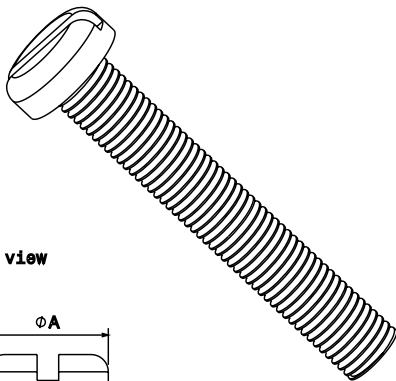

PRODUCT CODE: BM12
M4 X 12MM BRASS PAN HEAD SCREW

DESCRIPTION

Box Lid Screw - M4 Brass Pan Head Screws 12mm Length

FINISH

Self Colour

MATERIAL

Brass

PACKAGING

Packed in qty 100

ADDITIONAL NOTES

Conforms to BS EN61386-1
For use with metal and PVC conduit boxes

Isometric view

Side view

Code	A	B	C
BM6	7MM	6MM	4MM
BM10	7MM	10MM	4MM
BM12	7MM	12MM	4MM
BM16	7MM	16MM	4MM
BM20	7MM	20MM	4MM
BM25	7MM	25MM	4MM
BM30	7MM	30MM	4MM
BM35	7MM	35MM	4MM
BM40	7MM	40MM	4MM
BM50	7MM	50MM	4MM