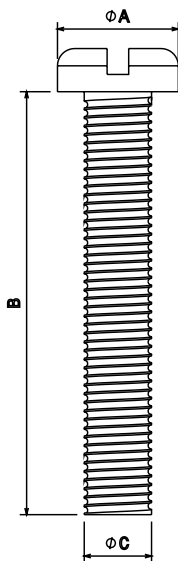

PRODUCT CODE: BM12
M4 X 12MM BRASS PAN HEAD SCREW

DESCRIPTION

Box Lid Screw - M4 Brass Pan Head Screws 12mm Length

FINISH

Self Colour

MATERIAL

Brass

PACKAGING

Packed in qty 100

ADDITIONAL NOTES

Conforms to BS EN61386-1
For use with metal and PVC conduit boxes

Isometric view

Side view

Code	A	B	C
BM6	7MM	6MM	4MM
BM10	7MM	10MM	4MM
BM12	7MM	12MM	4MM
BM16	7MM	16MM	4MM
BM20	7MM	20MM	4MM
BM25	7MM	25MM	4MM
BM30	7MM	30MM	4MM
BM35	7MM	35MM	4MM
BM40	7MM	40MM	4MM
BM50	7MM	50MM	4MM